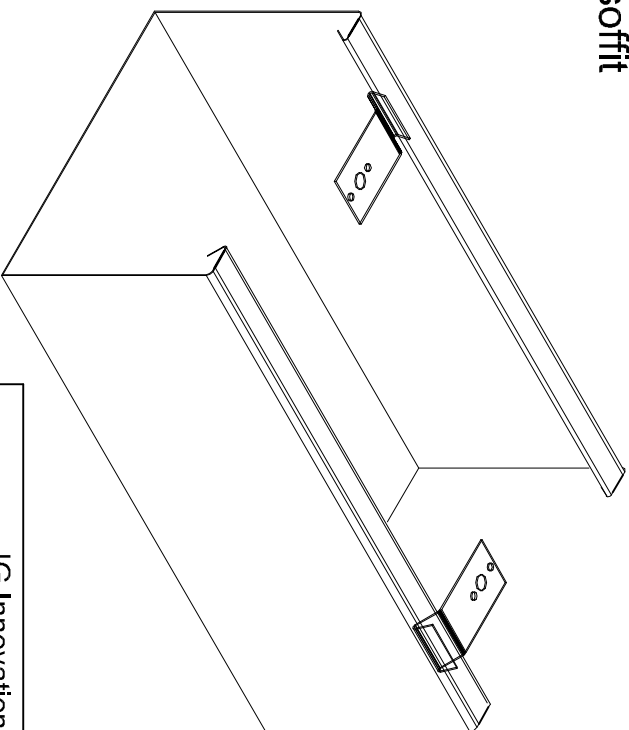

*Interior Soffit Systems**

U-Shield Clip Assembly

Shield clips are attached to ceiling and/or walls using substrate appropriate anchors prior to "snapping" soffit onto clips

* Available In Our Design, Illusions, Assurance, and Enforcer Soffit Lines