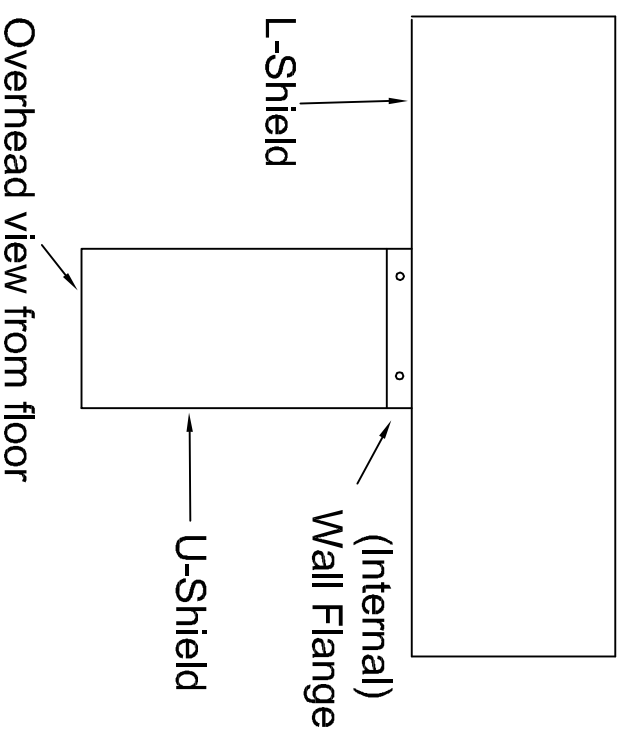

# Interior Soffit Systems\* T-Intersection View 2

\* Available In Our Design, Illusions, Assurance, and Enforcer Soffit Lines

JG Innovations, Inc.  
Janesville, WI

1-888-933-2248    www.JGIUS.com