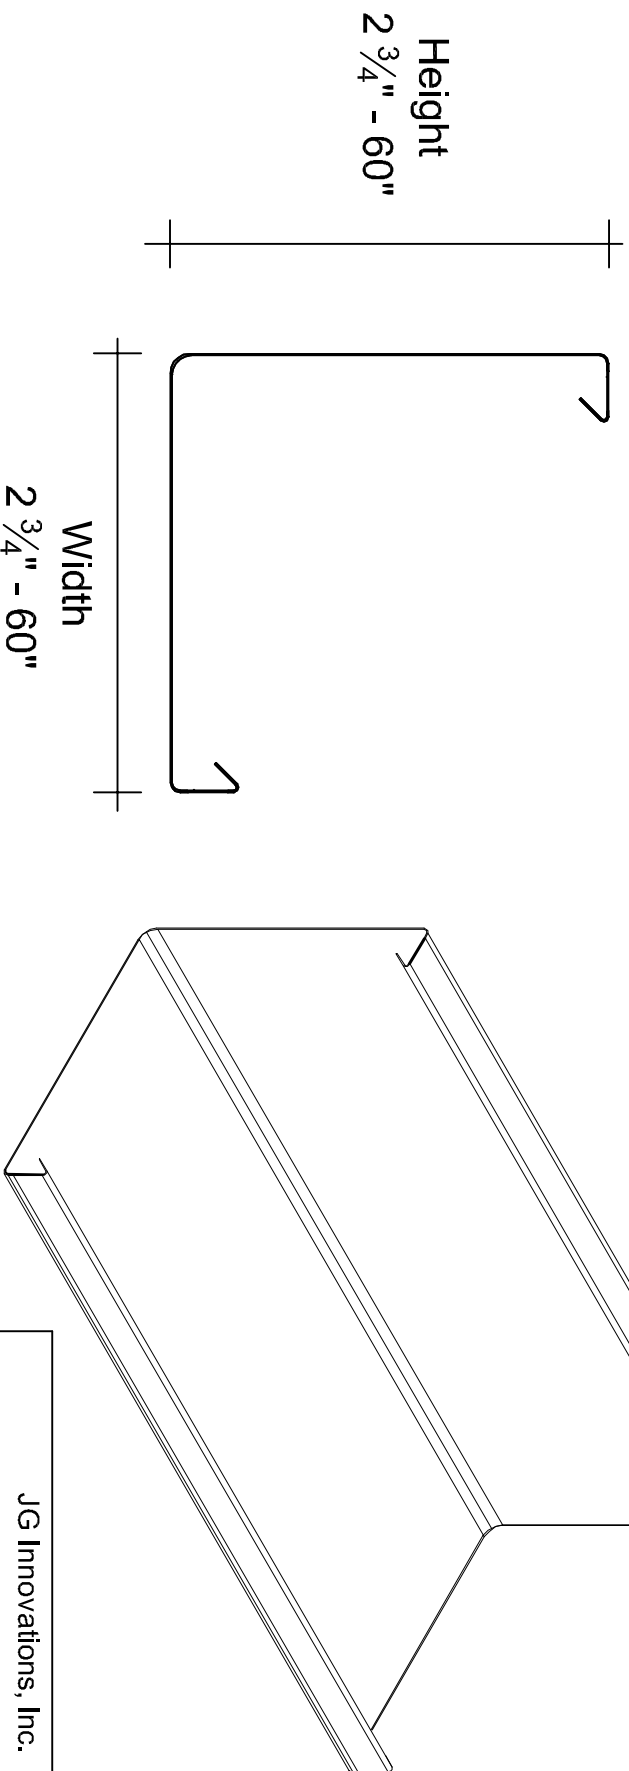

*Interior Soffit Systems**
L-Shield

* Available In Our Design, Illusions, Assurance, and Enforcer Soffit Lines

JG Innovations, Inc.
Janesville, WI

1-888-933-2248 www.JGIUS.com